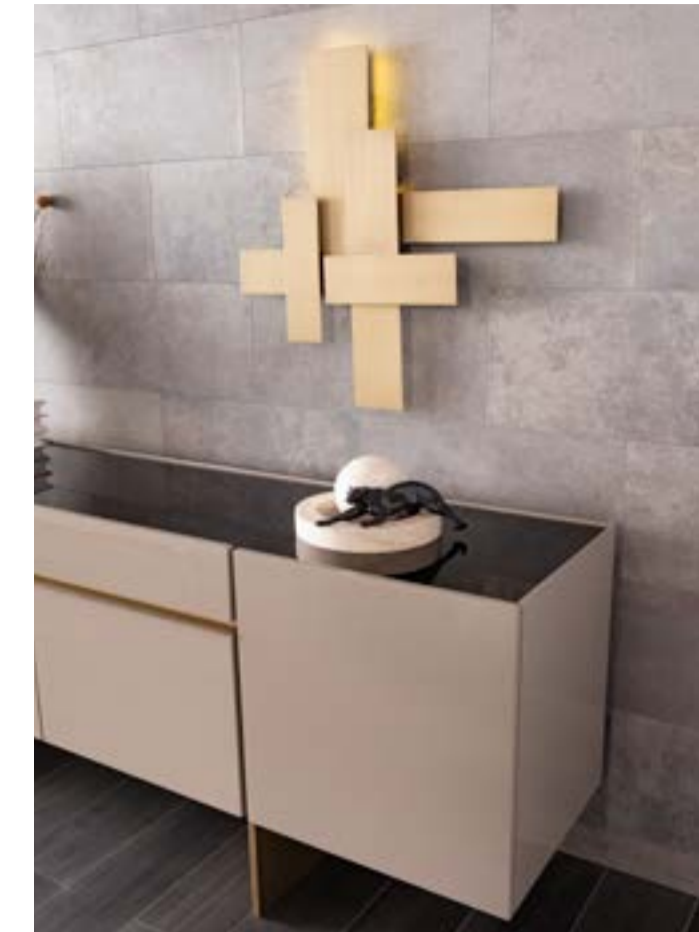

Harmony of lines and materials for a dining room that embraces us in its design. A calm color tones for body and soul, where you can listen to your emotions, desires and deepest dreams, and rediscover the soft side of life.

Get inspired. Nourish yourself. Go outside and spend time in nature. Take chances. Make the art. Watch the sunrise. Climb the mountain. Because life is just too short and fragile to not live a life of chasing joy. Sometimes we get so caught up in life that we forget that we don't always have to be busy; we don't always need to be checking our email or rushing to the next thing. We need to remind ourselves that it's okay and absolutely necessary to slow it all down.