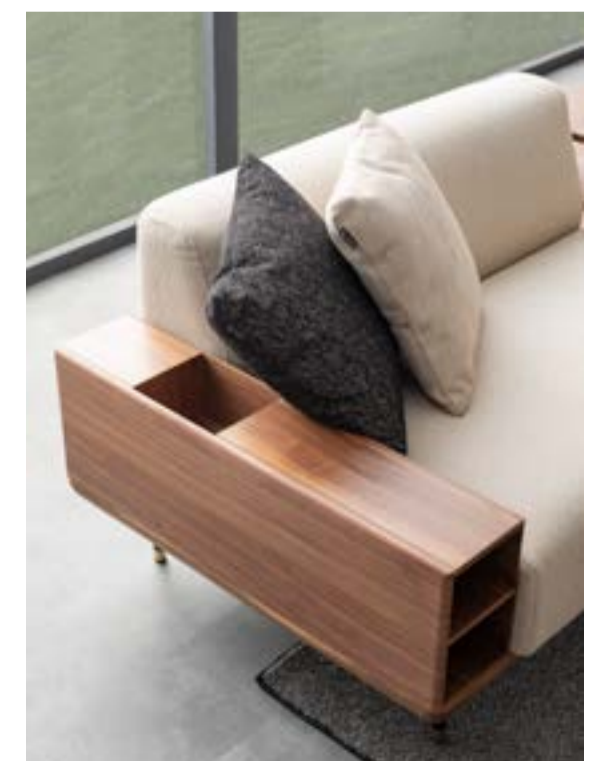

NOBLE. THE STORY OF REFINED LIFE